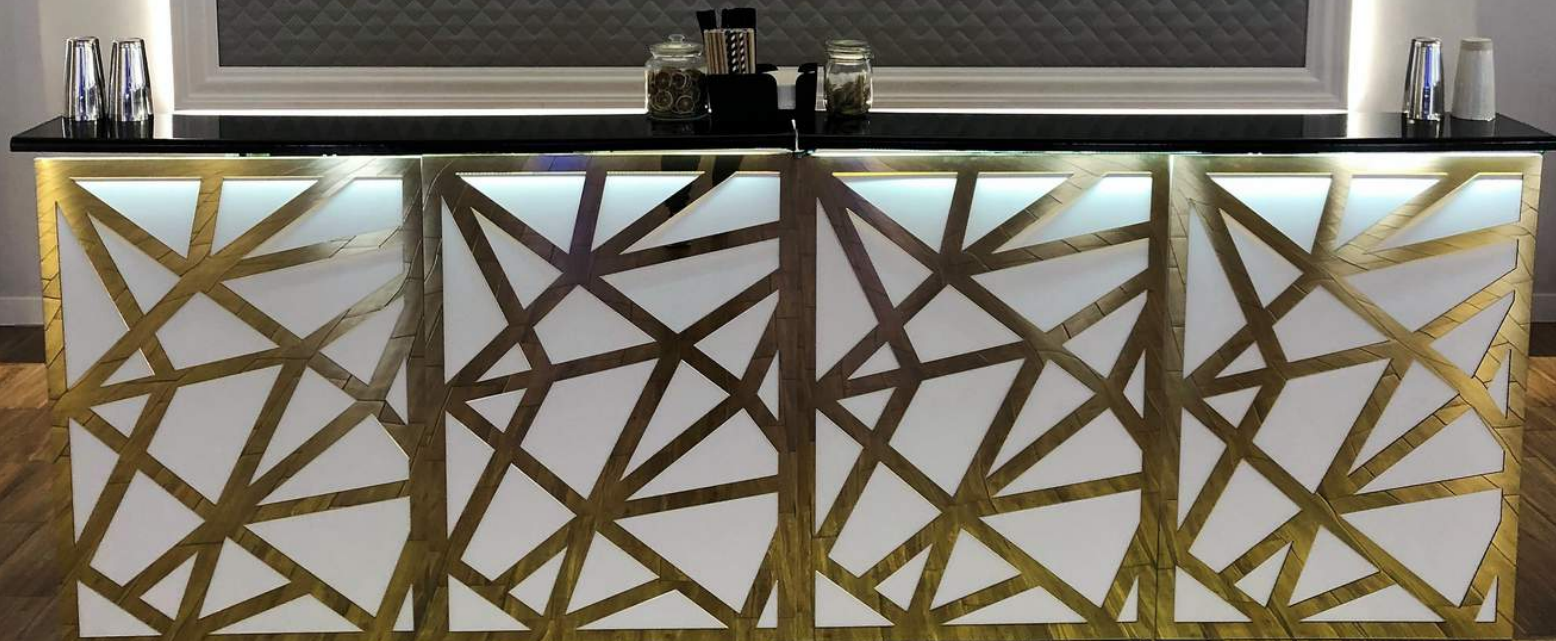

A rustic bar constructed from dark-stained wooden pallets is the central focus. The bar is topped with a black surface and holds various items: a menu card, a large glass pitcher filled with orange slices and liquid, a silver teapot, and other bar accessories. To the left, a wooden pallet structure serves as a shelving unit for bottles of Martini, Aperol, and wine. To the right, more pallets are stacked on the ground. The bar is situated on a paved patio under a white canopy with sheer curtains, overlooking a green lawn and trees.

Rustykalny

W naszej ofercie posiadamy 4 bary, z których wybierają Państwo jeden najbardziej dopasowany do wystroju sali.

Glamour

**Pertłowa
czerń**

**Klasyczna
biel**